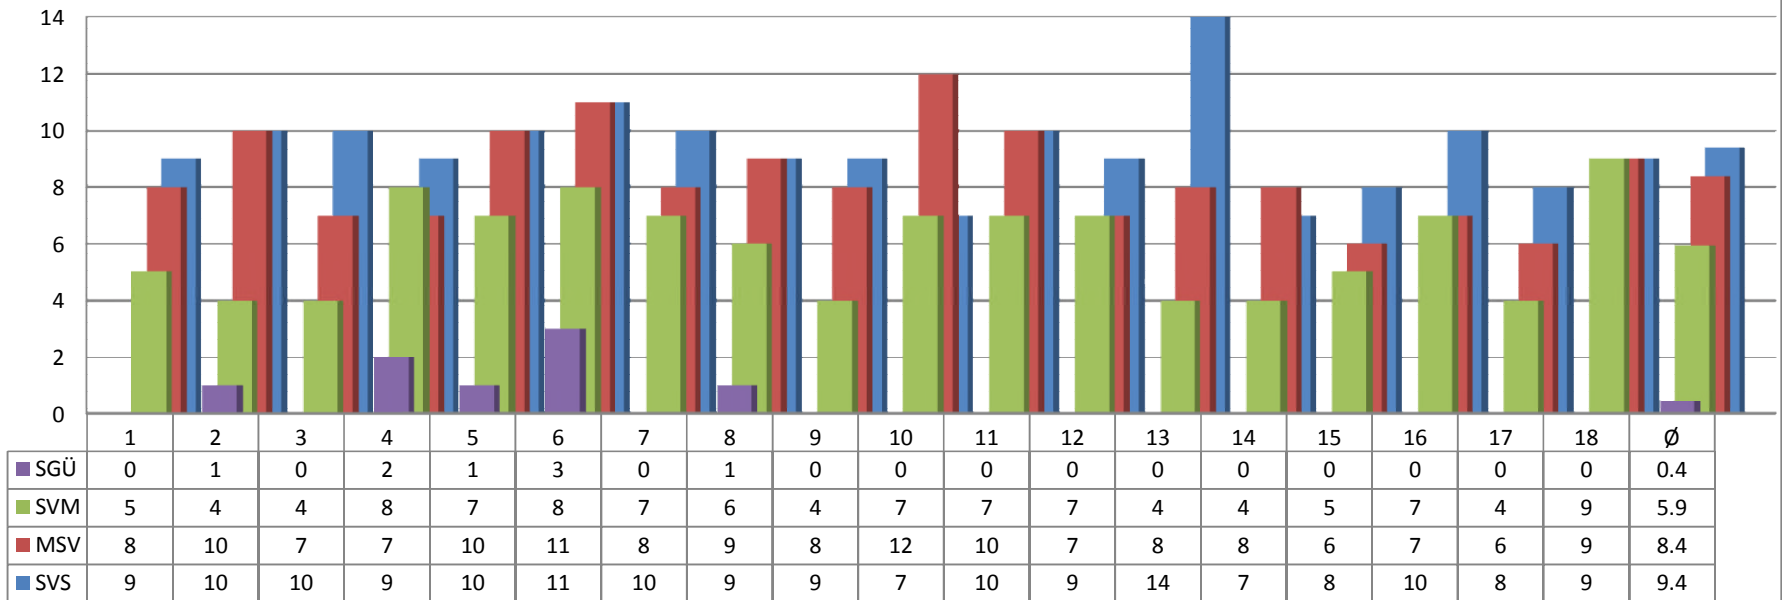

Teilnehmerstatistik 2012

Valiant-Cup 2012

1. Runde vom 21. März

Rg.	Name	Jg.	Sekt.	Kat.	Waffe	Res.	Zusch.	Wertung	10	9	8	Mou	Pkt.
1.	Lüthy Otto	37	SVS	SV	Sta	96		96.0	7	2	1	4	15.0
2.	Weibel Markus	56	SVM	S	57S	94	2.0	96.0	5	4	1	3	12.0
3.	Leuenberger Hans	66	MSV	E	57O	93	3.0	96.0	4	5	1	2	10.0
4.	Bachmann Rita	59	SVS	S	90	91	2.0	93.0	5	2	2		9.0
5.	Suter Hans	50	SVS	V	57S	91	2.0	93.0	4	4	1	3	8.0
6.	Lüscher Markus	66	SVS	E	Sta	92		92.0	5	2	3		7.0
7.	Matter Bruno	39	MSV	SV	90	90	2.0	92.0	4	2	4	2	6.0
8.	Bachmann Andreas	50	SVS	V	90	90	2.0	92.0	3	4	3	1	5.0
9.	Boschung René	57	SVM	S	57S	90	2.0	92.0	2	6	2		4.0
10.	Kyburz Fritz	39	SVS	SV	Kar	89	2.0	91.0	4	3	2	2	3.0
11.	Kyburz Patrick	74	MSV	E	90	89	2.0	91.0	4	1	5	2	2.0
12.	Furrer Josef	31	MSV	SV	Kar	89	2.0	91.0	2	6	1	2	1.5
13.	Joller Renato	82	MSV	E	90	89	2.0	91.0	2	5	3		1.0
14.	Humbel Hanspeter	58	SVM	S	90	88	2.0	90.0	3	3	3	1	1.0
15.	Bachmann Markus	61	SVS	S	90	87	2.0	89.0	1	6	2		1.0
16.	Lüthy Renate	46	SVS	V	90	87	2.0	89.0	1	5	4		1.0
17.	Lüscher Heinrich	38	SVM	SV	57S	85	2.0	87.0	3	2	2	2	1.0
18.	Pasinelli Tino	81	MSV	E	90	85	2.0	87.0	1	4	4		1.0
19.	Hochuli Norbert	74	MSV	E	57O	84	3.0	87.0	1	4	3		1.0
20.	Burgherr Heinz	62	MSV	S	Sta	86		86.0	1	5	3		1.0
21.	Bolliger Willy	41	SVM	SV	57S	84	2.0	86.0	1	4	3		1.0
22.	Portmann Peter	45	SVS	V	Kar	83	2.0	85.0	3		5	1	1.0